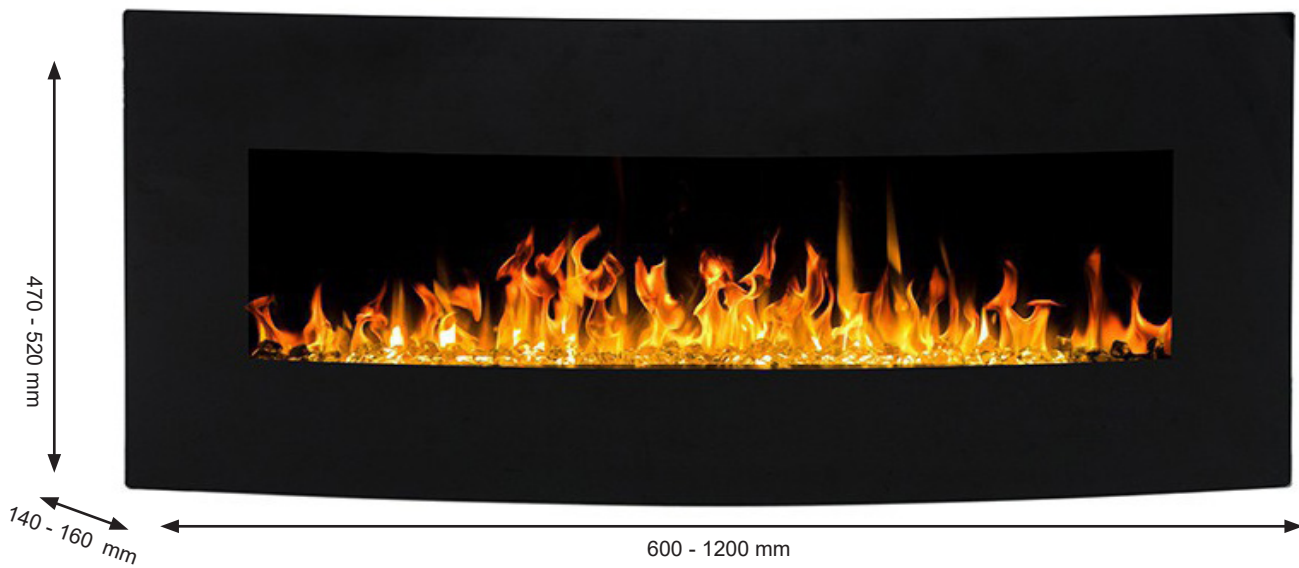

# ELP-80-107

## Wall-mounted Electrical Fireplace

### TECHNICAL SPECIFICATIONS

TECHNICAL SPECIFICATIONS	
Type	Electrical Fireplace
Size	Height: 470 - 520 mm / Width: 600 - 1200 mm / Depth: 140 - 160 mm
Materials	Metal and Glass
Weight	Approx. 18-40 kg
Heat Output	Min. 750 W - Max. 1500W
Colour	Black
Fuel	Electricity