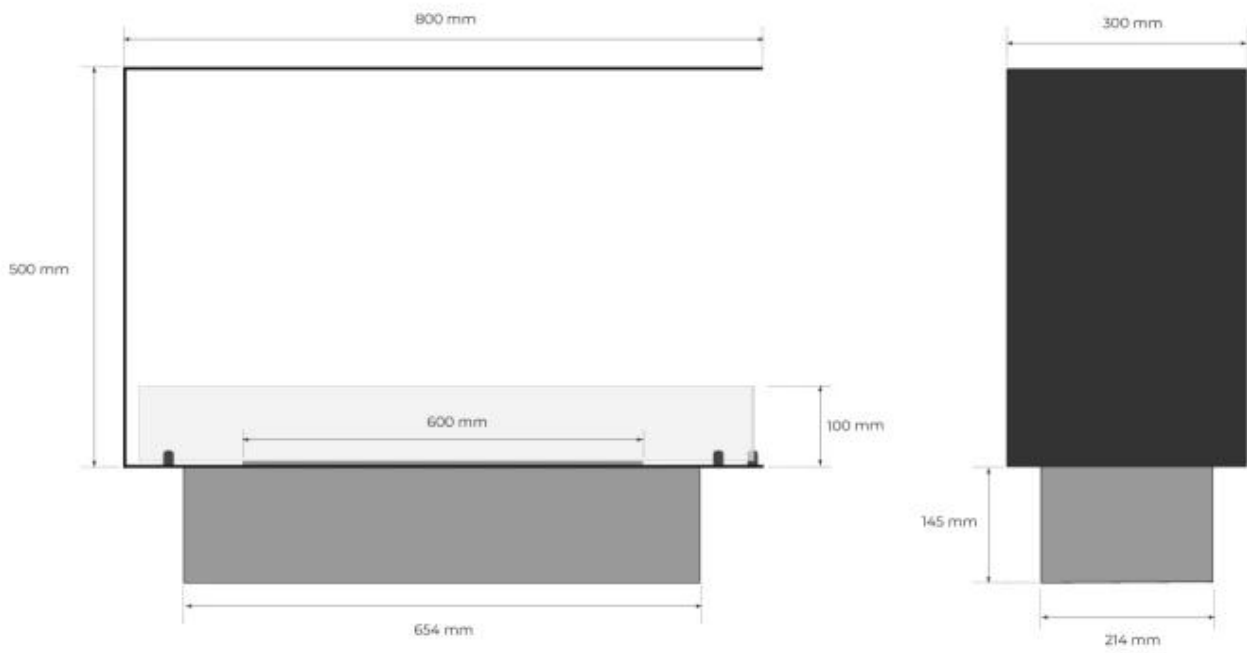

Ulkonäkö

Väri	Musta
------	-------

Foco Room Divider 800 Medium Decoflame F3 700

Top view with fixing points
and burner cutout with lip in bottom plate

Foco Room Divider 800 Medium Planika PrimeFire 700

Top view with fixing points
and burner cutout with lip in bottom plate