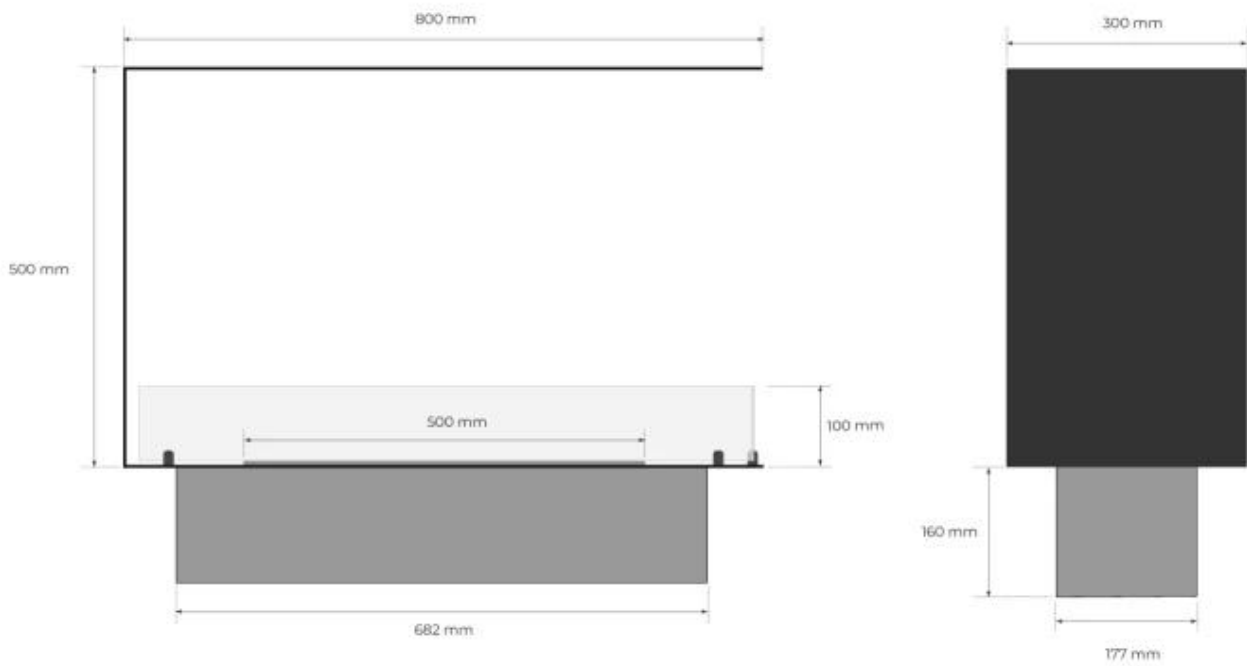

Ulkonäkö

Väri	Musta
------	-------

Foco Room Divider 800 Medium Decoflame F3 700

Top view with fixing points
and burner cutout with lip in bottom plate

Foco Room Divider 800 Medium Planika PrimeFire 700

Top view with fixing points
and burner cutout with lip in bottom plate